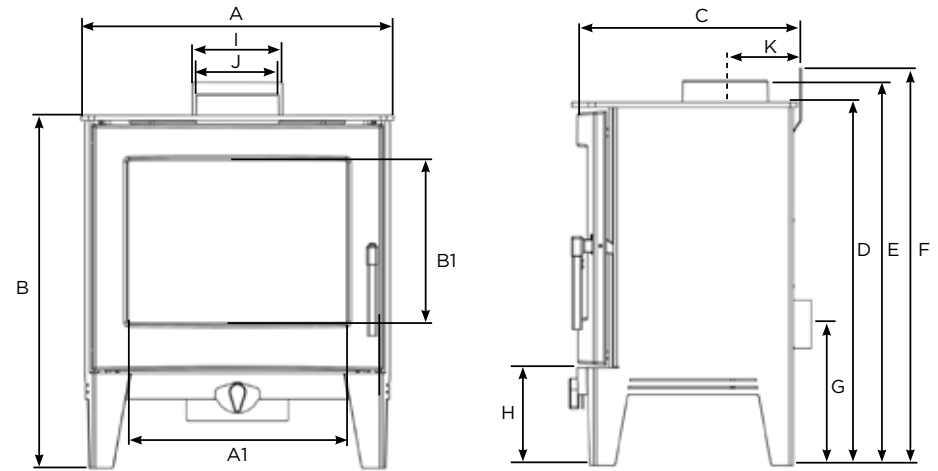

DIMENSIONS

	A	A1*	B	B1*	C	D	E	F	G	H	I	J	K
Futura 5	588	366	588	271	407	588	622	642	229	158	137	139	171

DISTANCE TO COMBUSTIBLES	Distance from Sides	Distance from Rear
Futura 5 Wood with twin wall flue pipe & heat shield	150mm	75mm
Futura 5 Multi-fuel with twin wall flue pipe & heat shield	150mm	75mm

Product Codes

715-010	Futura 5 Woodburning
715-458	Futura 5 Multi-fuel
998-080	Outdoor Air Kit - 80mm

Note: Minimum distance to combustible material must be 450mm from any exposed single wall flue pipe.

*Glass Viewing Area
All dimensions are in mm.

Stovax Limited, Falcon Road, Sowton Industrial Estate,
Exeter, Devon, England EX2 7LF

Trade Sales: 01392 474000 / NI: 01392 261990

Email: info@stovax.com / NI: northernireland@stovax.com

Export Sales: +44 1392 261990 • Email: exportsales@stovax.com

stovax.com

Find Your Local
Expert Retailer

You can find your nearest
retailer by visiting:
stovax.com/retailers

FUT5ADD0721

© All material copyright Stovax Limited 2021. A member of the Stovax Group / E & O E.

Paper sourced from sustainable forests and printed using vegetable based inks.